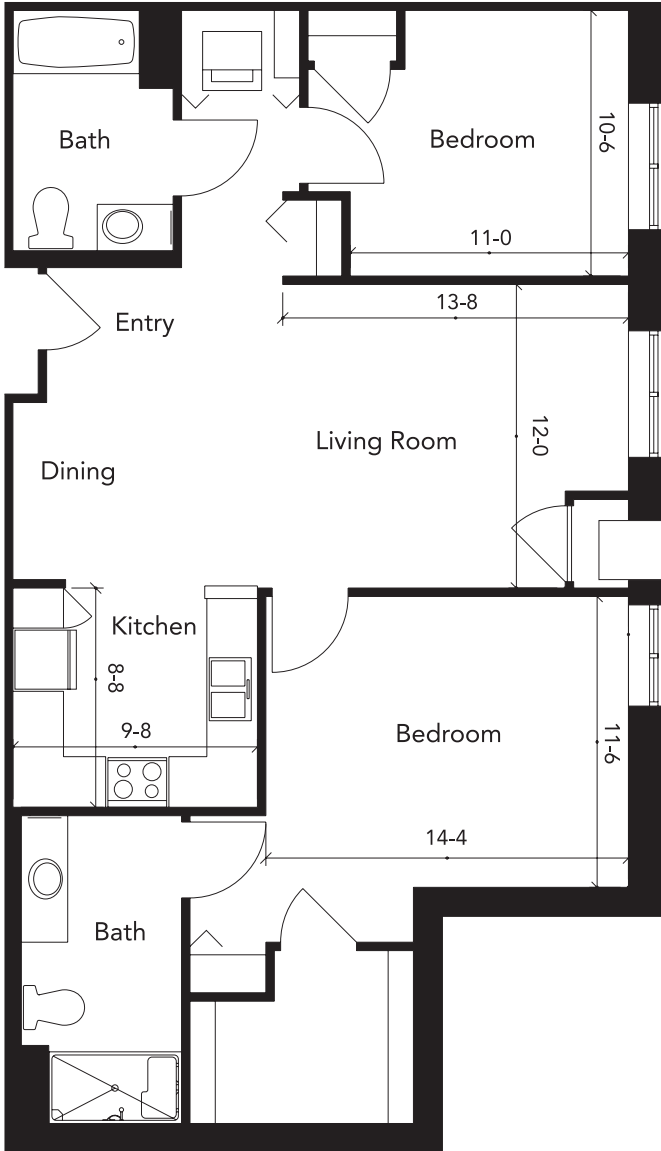

FLOOR PLAN  
**Chestnut**

2 BR • 1,030 square feet

**Monthly Rent:** \_\_\_\_\_

Rent includes telephone, cable, Wi-Fi, housekeeping, maintenance, dining plan, fitness programs, activities, entertainment, bus transportation & much more.