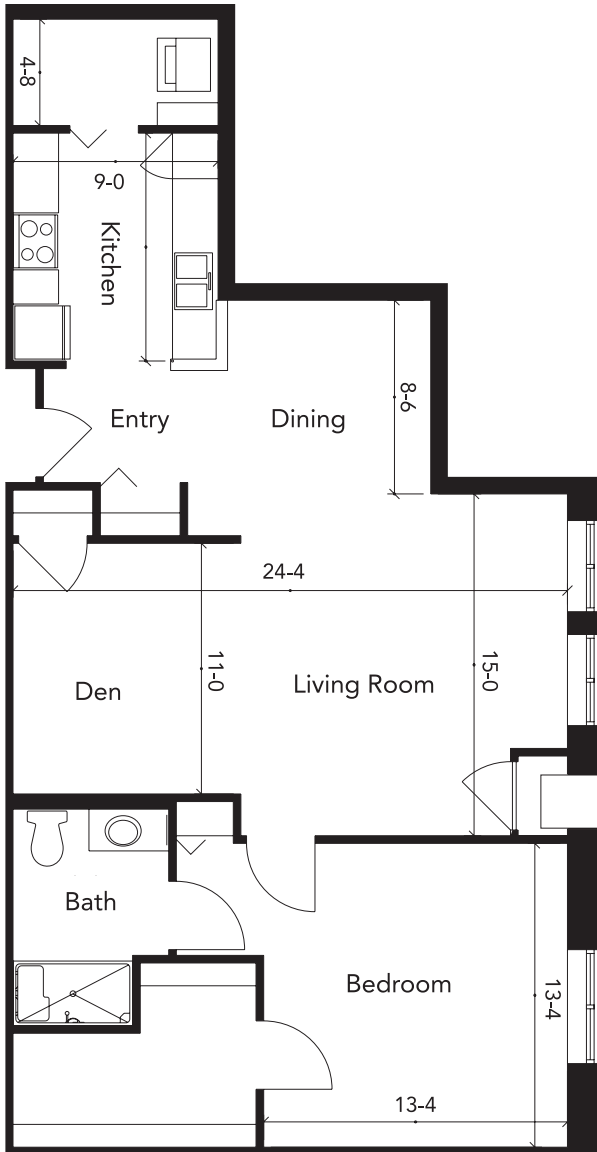

FLOOR PLAN
Cypress

1 BR • 1,007 square feet

Monthly Rent: _____

Rent includes telephone, cable, Wi-Fi, housekeeping, maintenance, dining plan, fitness programs, activities, entertainment, bus transportation & much more.