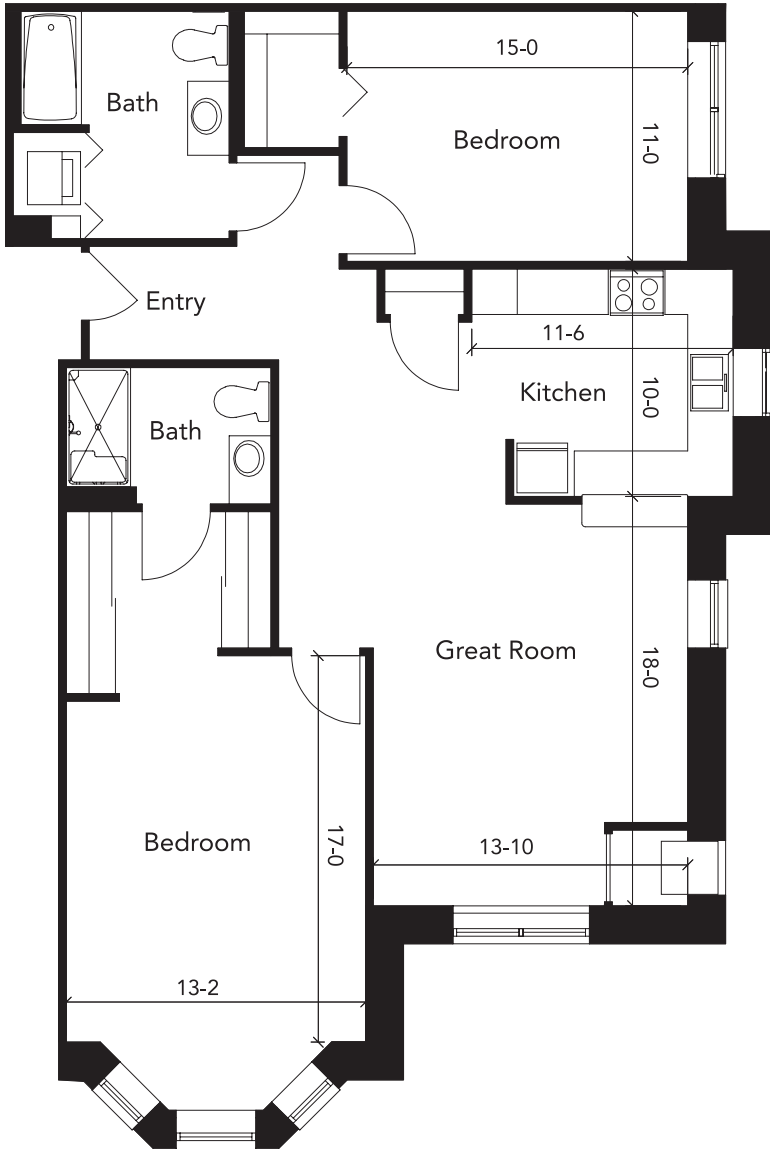

FLOOR PLAN
Oak

2 BR • 1,265 square feet

Monthly Rent: _____

Rent includes telephone, cable, Wi-Fi, housekeeping, maintenance, dining plan, fitness programs, activities, entertainment, bus transportation & much more.