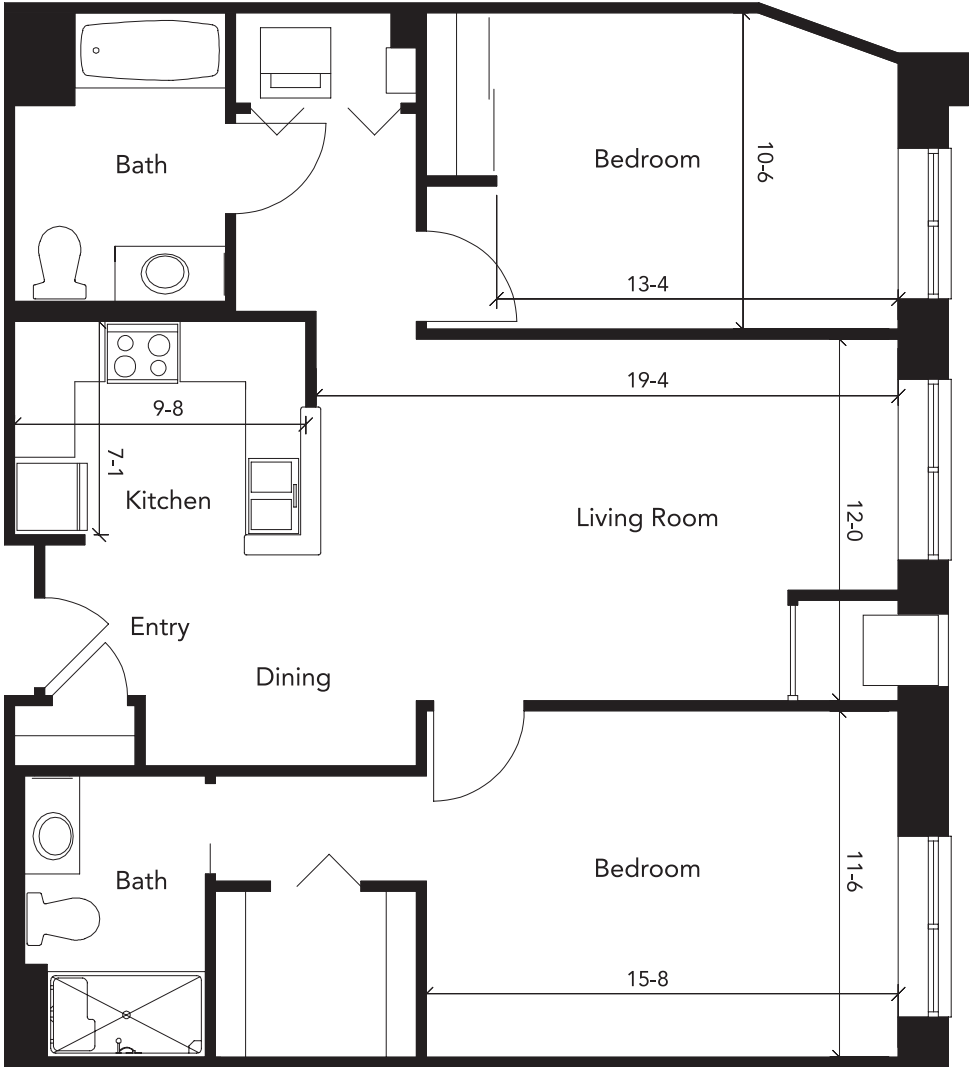

FLOOR PLAN

Pine

2 BR • 1,051 square feet

Monthly Rent: _____

Rent includes telephone, cable, Wi-Fi, housekeeping, maintenance, dining plan, fitness programs, activities, entertainment, bus transportation & much more.