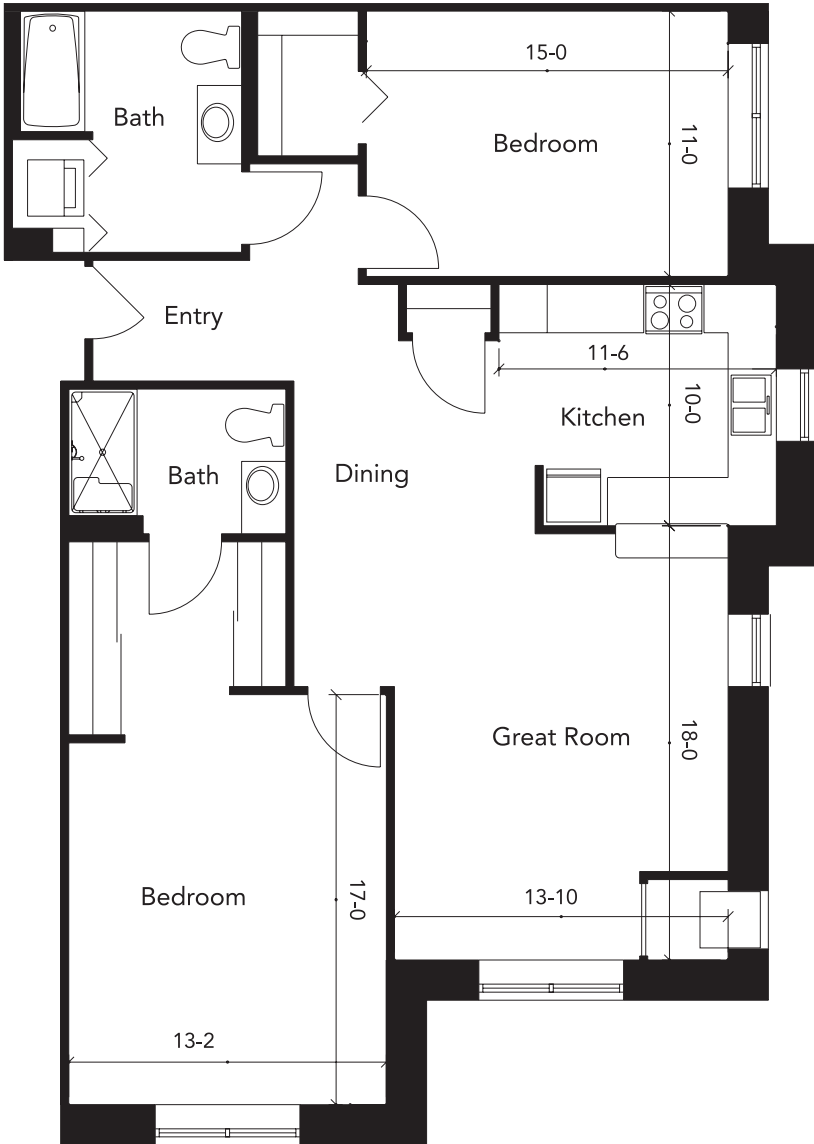

FLOOR PLAN
Sycamore

2 BR • 1,242 square feet

Monthly Rent: _____

Rent includes telephone, cable, Wi-Fi, housekeeping, maintenance, dining plan, fitness programs, activities, entertainment, bus transportation & much more.